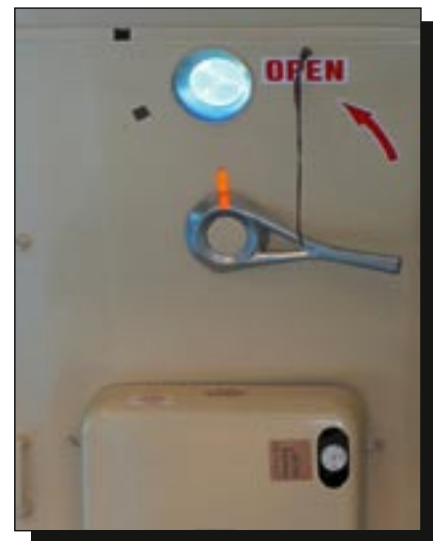

FACTS BOEING 737/737NG/BBJ

MAIN CABIN DOOR TRAINING DEVICE

Represents:

B737 & B737NG Main
Cabin Door

Includes:

Main Cabin Door
Door mounted Raft/Slide Simulator
Flight Attendant Station & Harnesses

Capabilities: