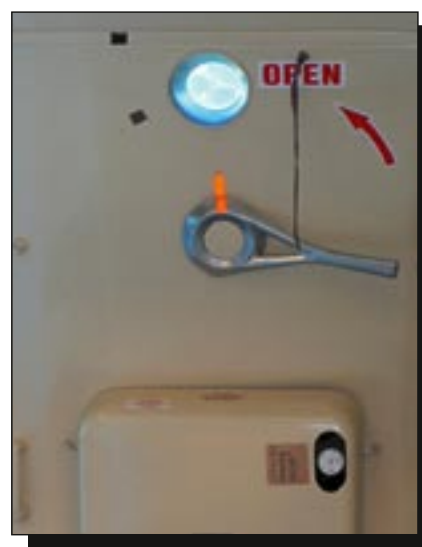

FACTS BOEING 737/737NG/BBJ

MAIN CABIN DOOR TRAINING DEVICE

Represents:

B737 & B737NG Main
Cabin Door

Includes:

Main Cabin Door
Door mounted Raft/Slide Simulator
Flight Attendant Station & Harnesses

Capabilities:

Arm/Disarm Procedures
Open/Close