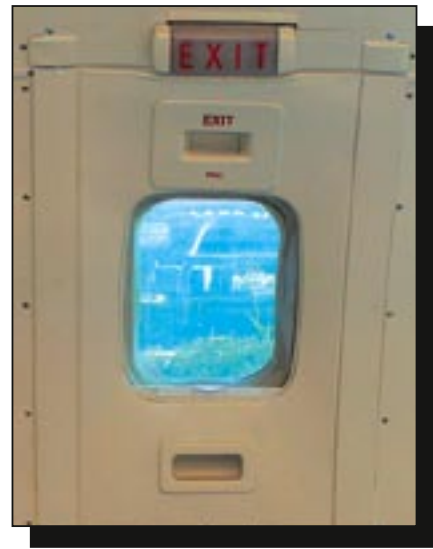

## CLASSIC OVERWING EXIT TRAINING DEVICE

**Represents:**  
B737 "Classic" Overwing Exit

**Includes:**  
Type III exit  
Passenger Seats

**Capabilities:**  
Open/Close