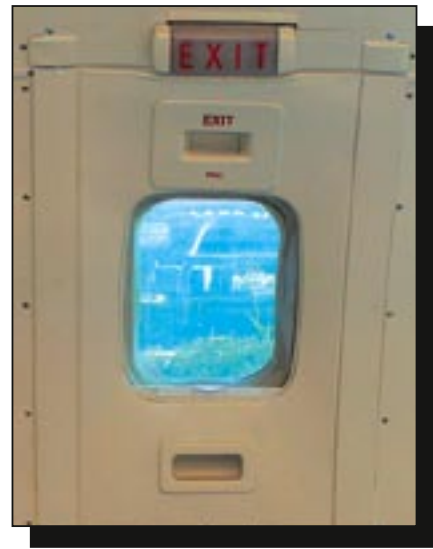

FACTS BOEING 737

CLASSIC OVERWING EXIT TRAINING DEVICE

Represents:
B737 "Classic" Overwing Exit

Includes:
Type III exit
Passenger Seats

Capabilities:
Open/Close